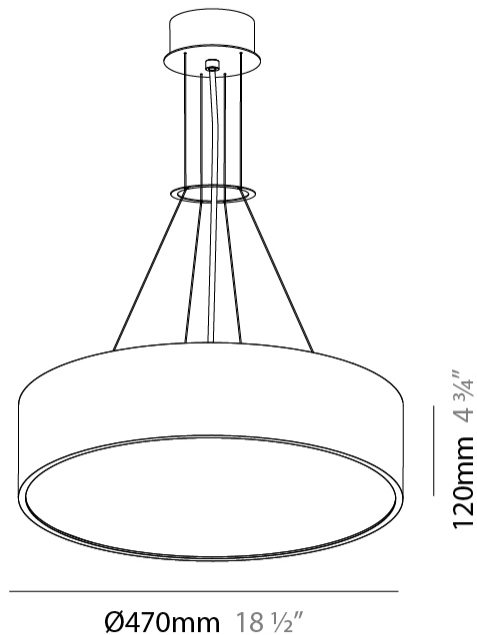

GENERAL

Series: Sign
Brand: Prolicht
Division: Architectural
Mounting Type: Suspension
Mounting Location: Ceiling
Subcategory: Pendant

PHYSICAL

Shape: Round
Diameter (mm): 470
Diameter (in): 18 1/2
Height (mm): 120
Depth (mm): 120
Height (in): 4 3/4
Depth (in): 4 3/4
Max. Overall Height (mm): 2120
Max. Overall Height (in): 83 7/16
Light Distribution: Direct / Indirect
Weight (kg): 5.456
Weight (lbs): 12.03
Diffuser: PMMA - Opal or Micro-Prism
Fixture Finish: SSR / BKV / CWI / CRY / HAB / UFT / ITA / RUA / FTG / MYG / LOD / PUS / FRO / FUP / KIA / POP / BLS / SPG / MEY / GOH / GUM / CHC / COM / ABZ / JAG / OBR / MOS / ROR
Fixture Material: Extruded Aluminum / Steel
Cable Details: 2000mm or 6000mm Transparent Cable

ELECTRICAL

Lamp Type: LED (Zhaga Standard)
Input Wattage (W): 35/18.6
Total Output Wattage (W): 30/16
Dimming: Tri-Mode (Non-Dimming and Phase Dimming (120Vac only) and 0-10V Dimming)
Driver Included: Yes
Driver Location: Integrated
Driver Type: Constant Current - Universal
Driver Class: Class 1 and Class 2
Input Voltage (V): 120 - 277
Constant Current (MA): 500/700

LED

Color Temperature (°K): 2700 / 3000 / 3500 / 4000
Max. Delivered Lumen (lm): 3680 / 3959 / 4040
CRI: >80 CRI
Efficiency (%): 0.67
Lamp Life (hrs): 50000

OPTICAL

RATINGS AND CERTIFICATIONS

Certified By: Certified for North American Standards
IP rating: IP20